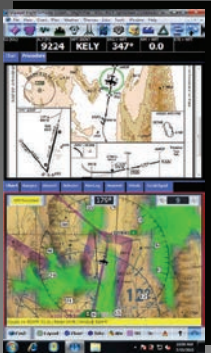

### Features:

- New brighter screen that makes everything easier to read even in direct sunlight.
- New state-of-the-art multi-touch-screen makes it easy to use your finger to point. **No knobs, buttons or stylus!**
- Fast, easy to use, and voted most powerful flight planning & GPS moving map software; Voyager4 Flight Software.
- State-of-the-art 3D HITS (Highway In The Sky) display for the ultimate in situational awareness.
- Get both our built-in digital charts plus our exclusive scanned, geo-referenced, seamless VFR & IFR charts, WACs, and TACs.
- Geo-referenced approach plates and airport diagrams for all 50 states
- Automatically downloads weather, TFRs, and fuel prices, all saved from the internet for cockpit reference > 24 hrs later.
- Optional real-time weather in the cockpit with an WxWorx XM receiver
- Over 4 hr. Lithium Ion battery at full brightness or >6 typical.
- New fast Dual-Core CPU and dedicated ATI Radeon video card.
- Custom created Skypad Controller

### Technical Specs:

- The Voyager SkyPad<sup>4</sup> tablet computer (Samsung Series 7 Tablet Computer)
- Intel® Core™ i5-2467M Processor
- 11.6" SuperBright Plus Technology (1366X768 HD LED backlit).
- Brightness: 400 nits, 16:9
- Graphic Chip: Intel® HD Graphics 3000
- 4GB System Memory
- 64GB solid state drive + 16GB SSD
- Integrated WiFi - 802.11 a/b/g/n
- Dual Webcams
- 3W Stereo Speaker (1.5W x 2) w/ Woofer
- Bluetooth v3.0 + HS
- 1 USB port
- 1 Micro SD slot
- Headphone/MIC combo
- WIDI Capable
- Size: 11.66" x 7.24" x 1/2"
- Weight: 1.98.lbs
- Windows 7 Home Premium, optimized by Seattle Avionics for in-flight use
- Wireless (Bluetooth) WAAS-enabled GPS receiver (GlobalSat - Lithium Ion)
- Professionally installed Voyager SmartPlan Premier, SmartPlates & GlassView. Everything you need, pre-flight & in-flight use.
- 3 month EFB-level ChartData subscription
- One year hardware warranty