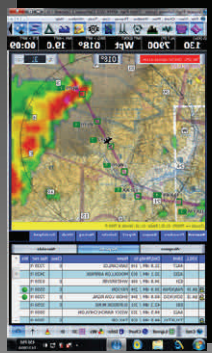

### Features:

- New brighter screen that makes everything easier to read even in direct sunlight.
- New state-of-the-art multi-touch-screen makes it easy to use your finger to point. **No knobs, buttons or stylus!**
- Fast, easy to use, and voted most powerful flight planning & GPS moving map software; Voyager4 Flight Software.
- State-of-the-art 3D HITS (Highway In The Sky) display for the ultimate in situational awareness.
- Get both our built-in digital charts plus our exclusive scanned, geo-referenced, seamless VFR & IFR charts, WACs, and TACs.
- Geo-referenced approach plates and airport diagrams for all 50 states
- Automatically downloads weather, TFRs, and fuel prices, all saved from the internet for cockpit reference > 24 hrs later.
- Optional real-time weather in the cockpit with an WxWorx XM receiver
- Over 4 hr. Lithium Ion battery at full brightness or >6 typical.
- New fast Dual-Core CPU and dedicated ATI Radeon video card.
- Custom created Skypad Controller

### Technical Specs:

- The Voyager SkyPad<sup>4</sup> tablet computer (Samsung Series 7 Tablet Computer)
- Intel® Core™ i5-2467M Processor
- 11.6" SuperBright Plus Technology (1366X768 HD LED backlit).
- Brightness: 400 nits, 16:9
- Graphic Chip: Intel® HD Graphics 3000
- 4GB System Memory
- 64GB solid state drive + 16GB SSD
- Integrated WiFi - 802.11 a/b/g/n
- Dual Webcams
- 3W Stereo Speaker (1.5W x 2) w/ Woofer
- Bluetooth v3.0 + HS
- 1 USB port
- 1 Micro SD slot
- Headphone/MIC combo
- WIDI Capable
- Size: 11.66" x 7.24" x 1/2"
- Weight: 1.98.lbs
- Windows 7 Home Premium, optimized by Seattle Avionics for in-flight use
- Wireless (Bluetooth) WAAS-enabled GPS receiver (GlobalSat - Lithium Ion)
- Professionally installed Voyager SmartPlan Premier, SmartPlates & GlassView. Everything you need, pre-flight & in-flight use.
- 3 month EFB-level ChartData subscription
- One year hardware warranty