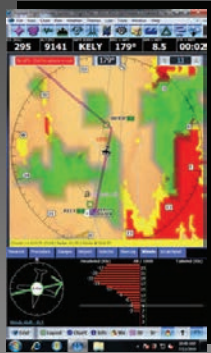

# Voyager SkyPad<sup>4</sup>

**Introducing the new SkyPad<sup>4</sup>.**  
**With the stunning Superbright™ Plus display.**  
**Ultrafast Intel® i5 processor. And efficient SSD storage.**  
**It's the most amazing SkyPad yet.**

## Enter the new Voyager SkyPad<sup>4</sup>. It's everything you ever wanted in a portable GPS, with the Dual-Core power to run any applications you want!

### Features:

- New brighter screen that makes everything easier to read even in direct sunlight.
- New state-of-the-art multi-touch-screen makes it easy to use your finger to point. **No knobs, buttons or stylus!**
- Fast, easy to use, and voted most powerful flight planning & GPS moving map software; Voyager4 Flight Software.
- State-of-the-art 3D HITS (Highway In The Sky) display for the ultimate in situational awareness.
- Get both our built-in digital charts plus our exclusive scanned, geo-referenced, seamless VFR & IFR charts, WACs, and TACs.
- Geo-referenced approach plates and airport diagrams for all 50 states
- Automatically downloads weather, TFRs, and fuel prices, all saved from the internet for cockpit reference > 24 hrs later.
- Optional real-time weather in the cockpit with an WxWorx XM receiver
- Over 4 hr. Lithium Ion battery at full brightness or >6 typical.
- New fast Dual-Core CPU and dedicated ATI Radeon video card.
- Custom created Skypad Controller